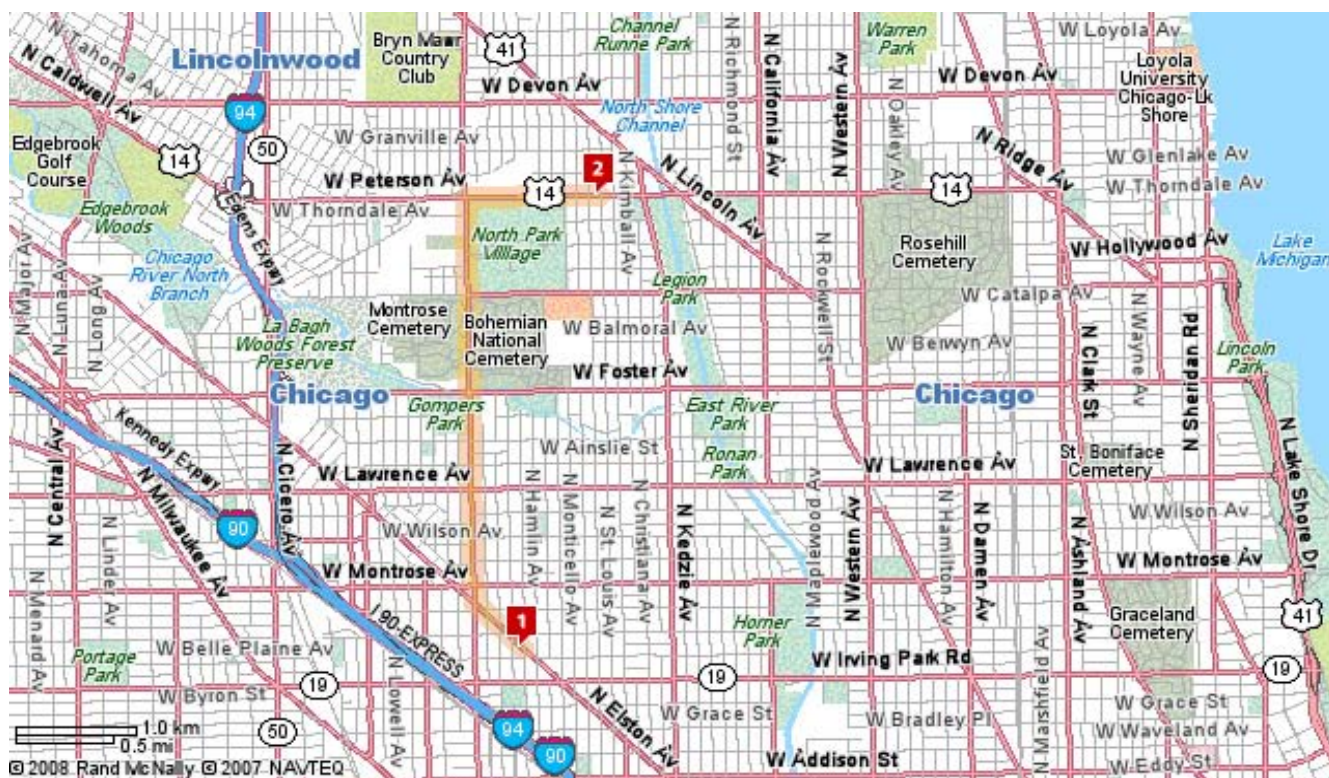

4146 N Elston Ave - Chicago, IL 60618
NW corner of Elston (NW Diag) & Hamlin (3800W)

Driving:

I-90/94 to Irving Park, E to Hamlin, N to Elston
Lake Shore Dr (US 41) to Irving Park, W to Hamlin
(3800W), N to Elston

Street Parking on Hamlin & Elston

CTA:

Blue Line to Irving Park, #80 Bus E to Hamlin
Brown Line to Irving Park, #80 Bus W to Hamlin
Red Line to Sheridan Rd, #80 Bus W to Hamlin
2-block walk North on Hamlin to Elston

Entrance on Hamlin

2) S.P.A.C.E. Academy & Art Center

3433 W Peterson Ave - Chicago, IL 60659
S Side of Peterson (6000N) W of Kimball (3400W)

Driving:

I-90/94 to Peterson, E to St Louis (3500W)
Lake Shore Dr (US 41) to Hollywood, W on Ridge,
then W on Peterson to Bernard (3432W)

Street Parking on Peterson, Bernard & St Louis

CTA:

Red Line to Bryn Mawr Ave Station, #84 Peterson
Bus W to Bernard (3432W)

Entrance on Peterson

(schedule on front side)

Information (Paul): (847)-846-8139
info@ethnicedance.net - www.ethnicedance.net
www.facebook.com/ethnicedance - www.facebook.com/groups/ethnicedance